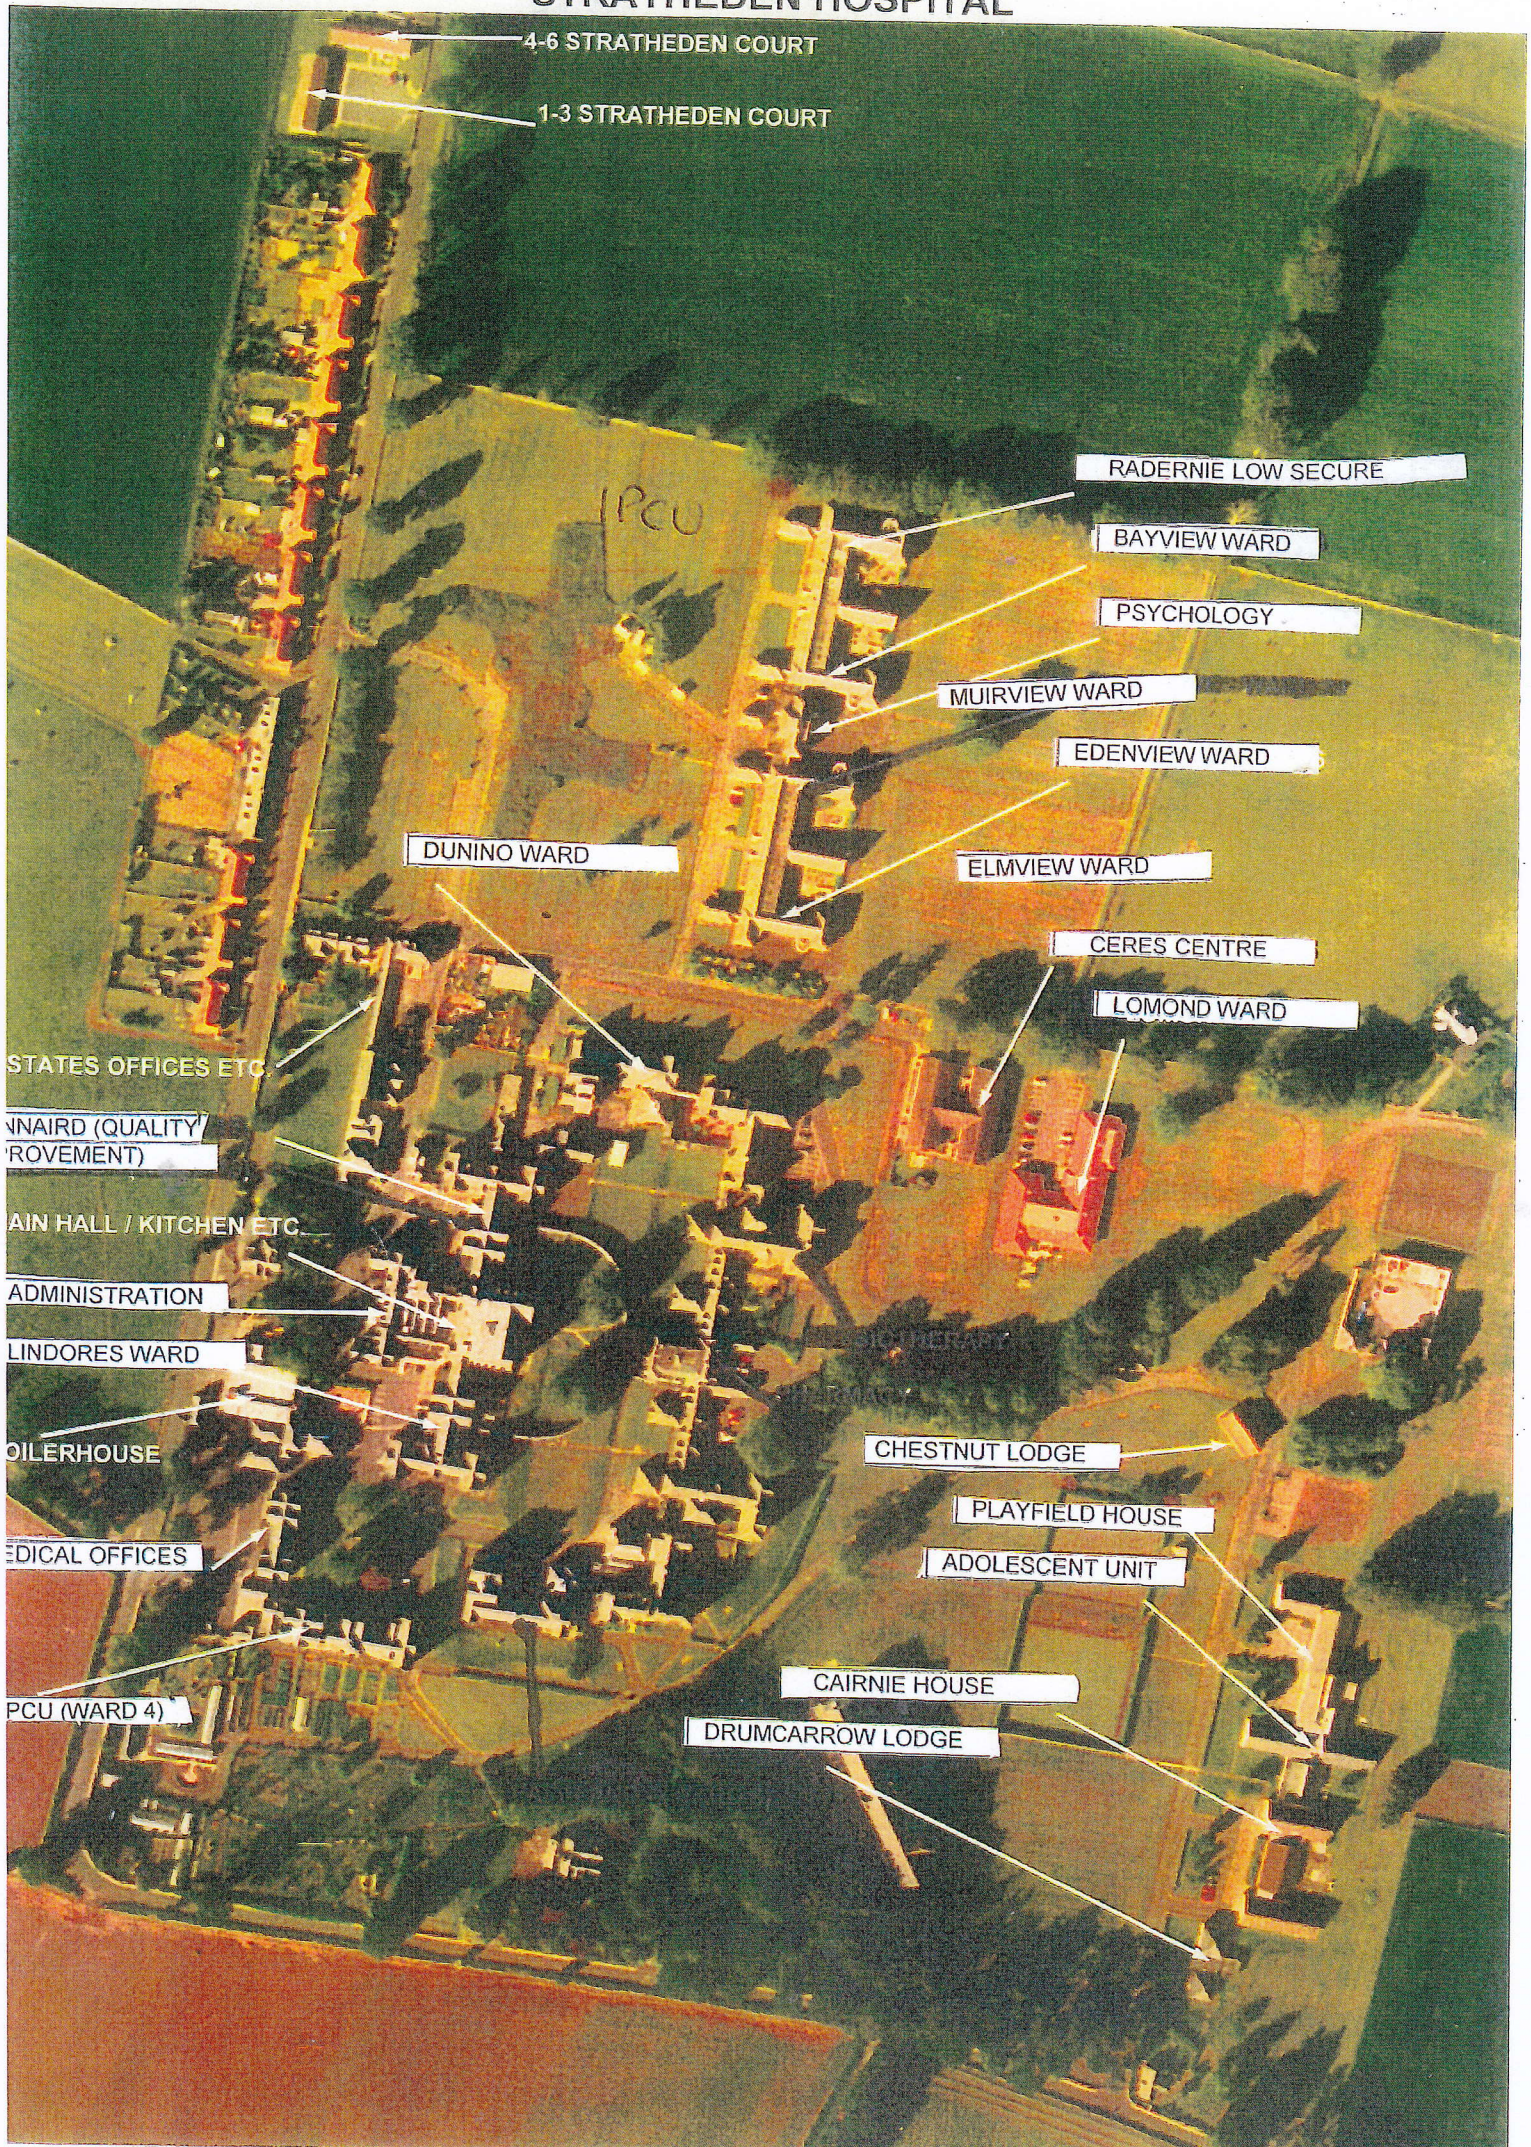

# STRATHEDEN HOSPITAL

4-6 STRATHEDEN COURT

1-3 STRATHEDEN COURT

RADERNIE LOW SECURE

BAYVIEW WARD

PSYCHOLOGY

MUIRVIEW WARD

EDENVIEW WARD

ELMVIEW WARD

CERES CENTRE

LOMOND WARD

DUNINO WARD

STATES OFFICES ETC

ANNAIRD (QUALITY IMPROVEMENT)

MAIN HALL / KITCHEN ETC

ADMINISTRATION

LINDORES WARD

BOILERHOUSE

MEDICAL OFFICES

PCU (WARD 4)

CHESTNUT LODGE

PLAYFIELD HOUSE

ADOLESCENT UNIT

CAIRNIE HOUSE

DRUMCARROW LODGE